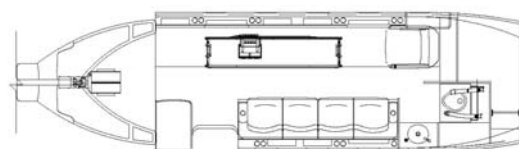

Spectrum Aeromed System Options:

- [2800 Series System](#)
- [2200 Series System](#)
- [20 Series System](#)

Potential Installations:

**Contact a Sales Representative for further Install Details*

Single 2200 Series System Install

Manual Patient Loader

Single 2800 Series System Install

Single 2800 Series System Install

Dual 2800 Series System Install

Single 20/2200 Series System Install