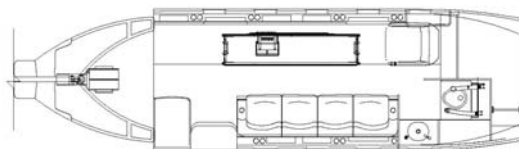

Spectrum Aeromed System Options:

- [2800 Series System](#)
- [2200 Series System](#)
- [20 Series System](#)

Potential Installations:

**Contact a Sales Representative for further Install Details*

Single 2200 Series System Install

Manual Patient Loader

Single 2800 Series System Install

Single 2800 Series System Install

Dual 2800 Series System Install

Single 20/2200 Series System Install